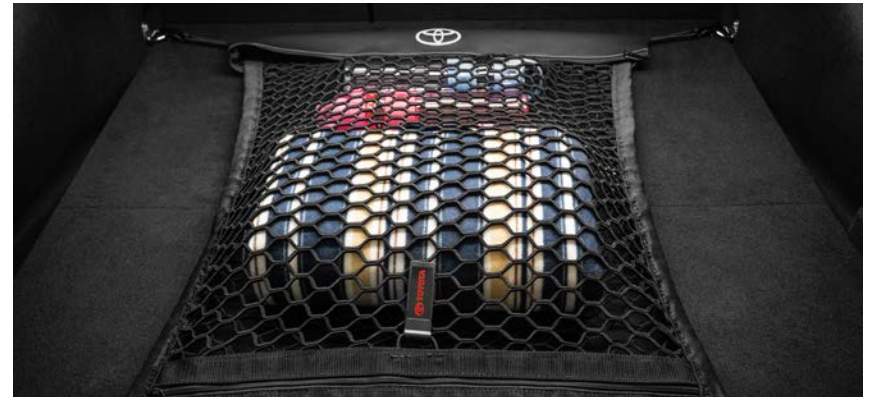

EXTERIOR

Genuine Toyota Accessories are designed to optimize the already superior style of the vehicle while help making sure minor annoyances don't have the opportunity to do harm to your Prius.

INTERIOR

Genuine Toyota Accessories help keep everything organized and protected, all while adding to Prius' overall great style.

Preserve and protect the bold style of your Prius.

Paint Protection Film¹

Genuine Toyota paint protection film helps protect the paint finish from chips and scratches.