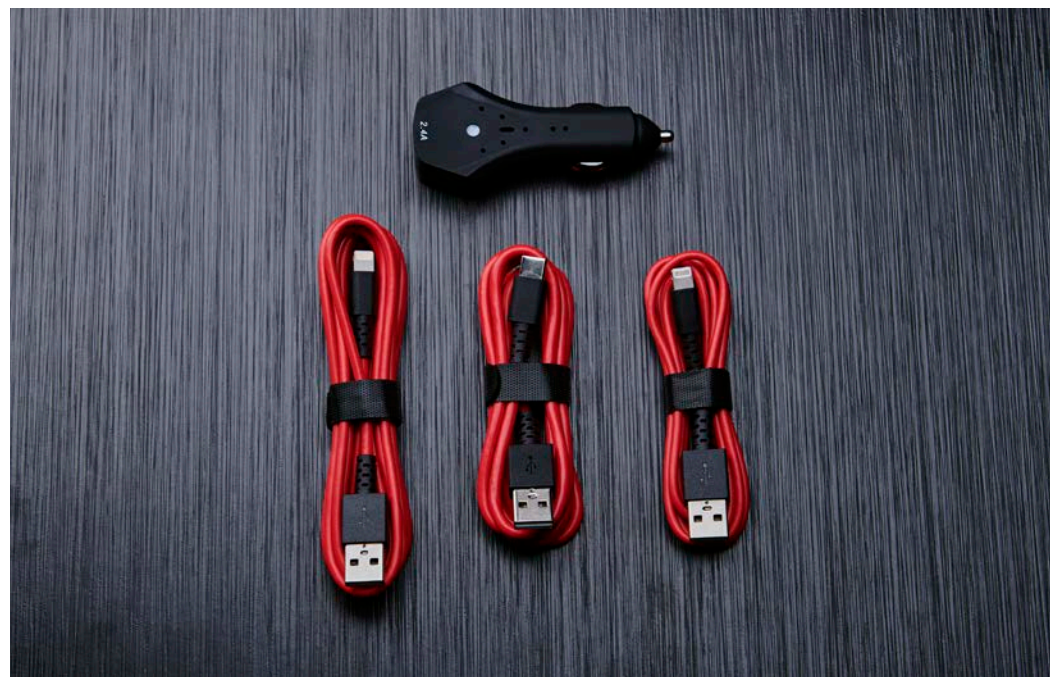

Quick Charge Cable Package⁶

Quick charge cables are a convenient way to have your smart devices charged while on the go. Contents:

- Dual Smart USB Cell Phone Charger
- iPhone® Lightning USB Cable - 3'
- iPhone® Lightning USB Cable - 6'
- USB-C to USB-A Cable - 3'