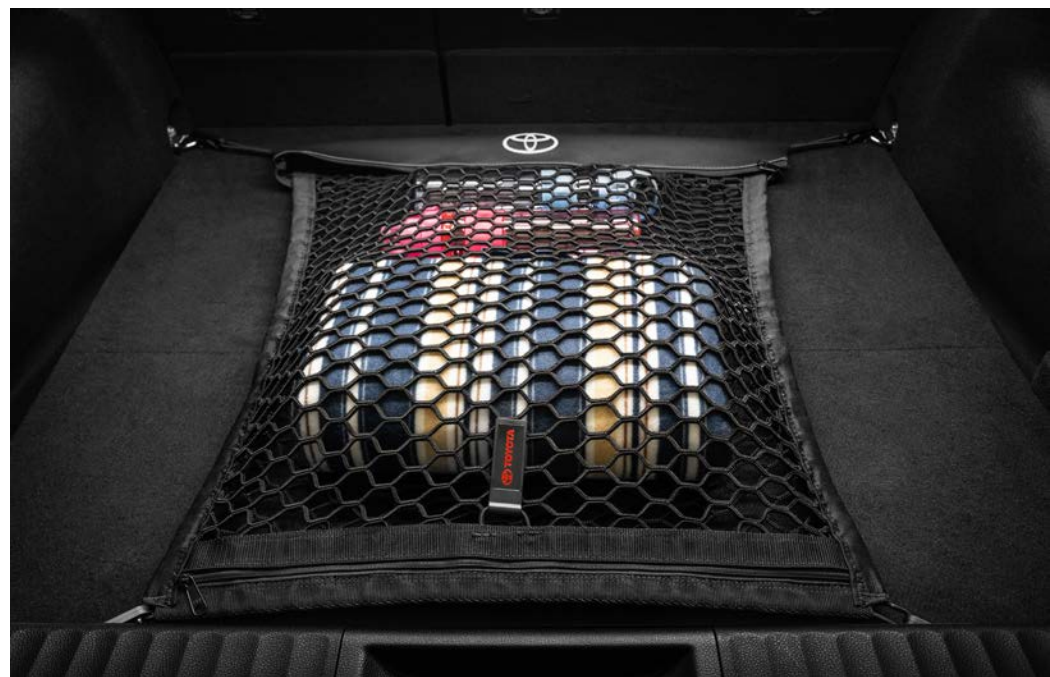

Carpet Cargo Mat²

The ideal solution for helping keep the cargo area looking like new.

- Helps prevent premature cargo area wear and tear
- Durable, skid-resistant backing helps keep the mat in place

Cargo Tote²

Versatile cargo tote secures a variety of items and helps keep them in place.

- Removable divider panels help hold items upright
- Two carrying handles for easy loading and unloading
- Collapsible tote for easy storing when not in use